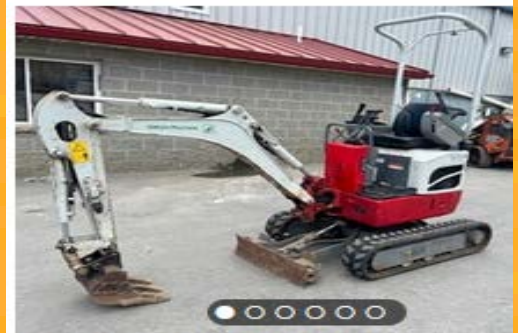

2016 CATERPILLAR 242D

Wheel Skid Steers

USD \$27,900

2020 GREEN MACHINE E210

Mini (Up To 12,000 Lbs) Excavators

USD \$25,900

2020 TAKEUCHI TL6R

Track Skid Steers