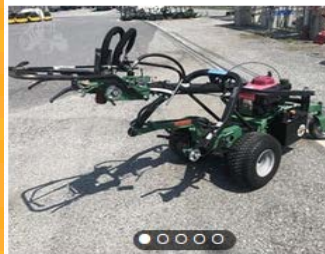

2019 BILLY GOAT AGR1300H

Other Outdoor Power